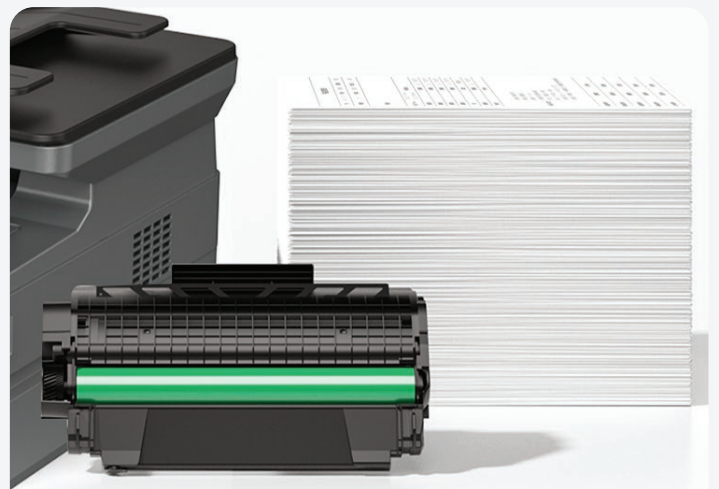

# Deli printer M18 Series Laser Multifunction Printer

**deli M3100ADNW**

31ppm  
high speed print

Duplex-sided printing

1200  
dpi

1200dpi high  
resolution print

With 3500 sheets  
big capacity toner  
cartridge

## Specifications

Printing Speed	31 pages/min	
Auto duplex printing speed	16 faces/min	
Printing Resolution	1,200x1,200dpi	
Printing Resolution	<8.5s	
Warm-up Time	<20s	
Connecting Type	USB	USB 2.0
	Ethernet	10Base-T/100Base-TX
	WLAN	802.11b/g/n 2.4GHz
Workable OS	Windows	Windows Vista, Windows 7, 8.1, 10, 11 Windows Server 2012/2016/2019/2022
	IOS	Deli Print APP
	Android	Deli Print APP
Printer Type	Laser A4	